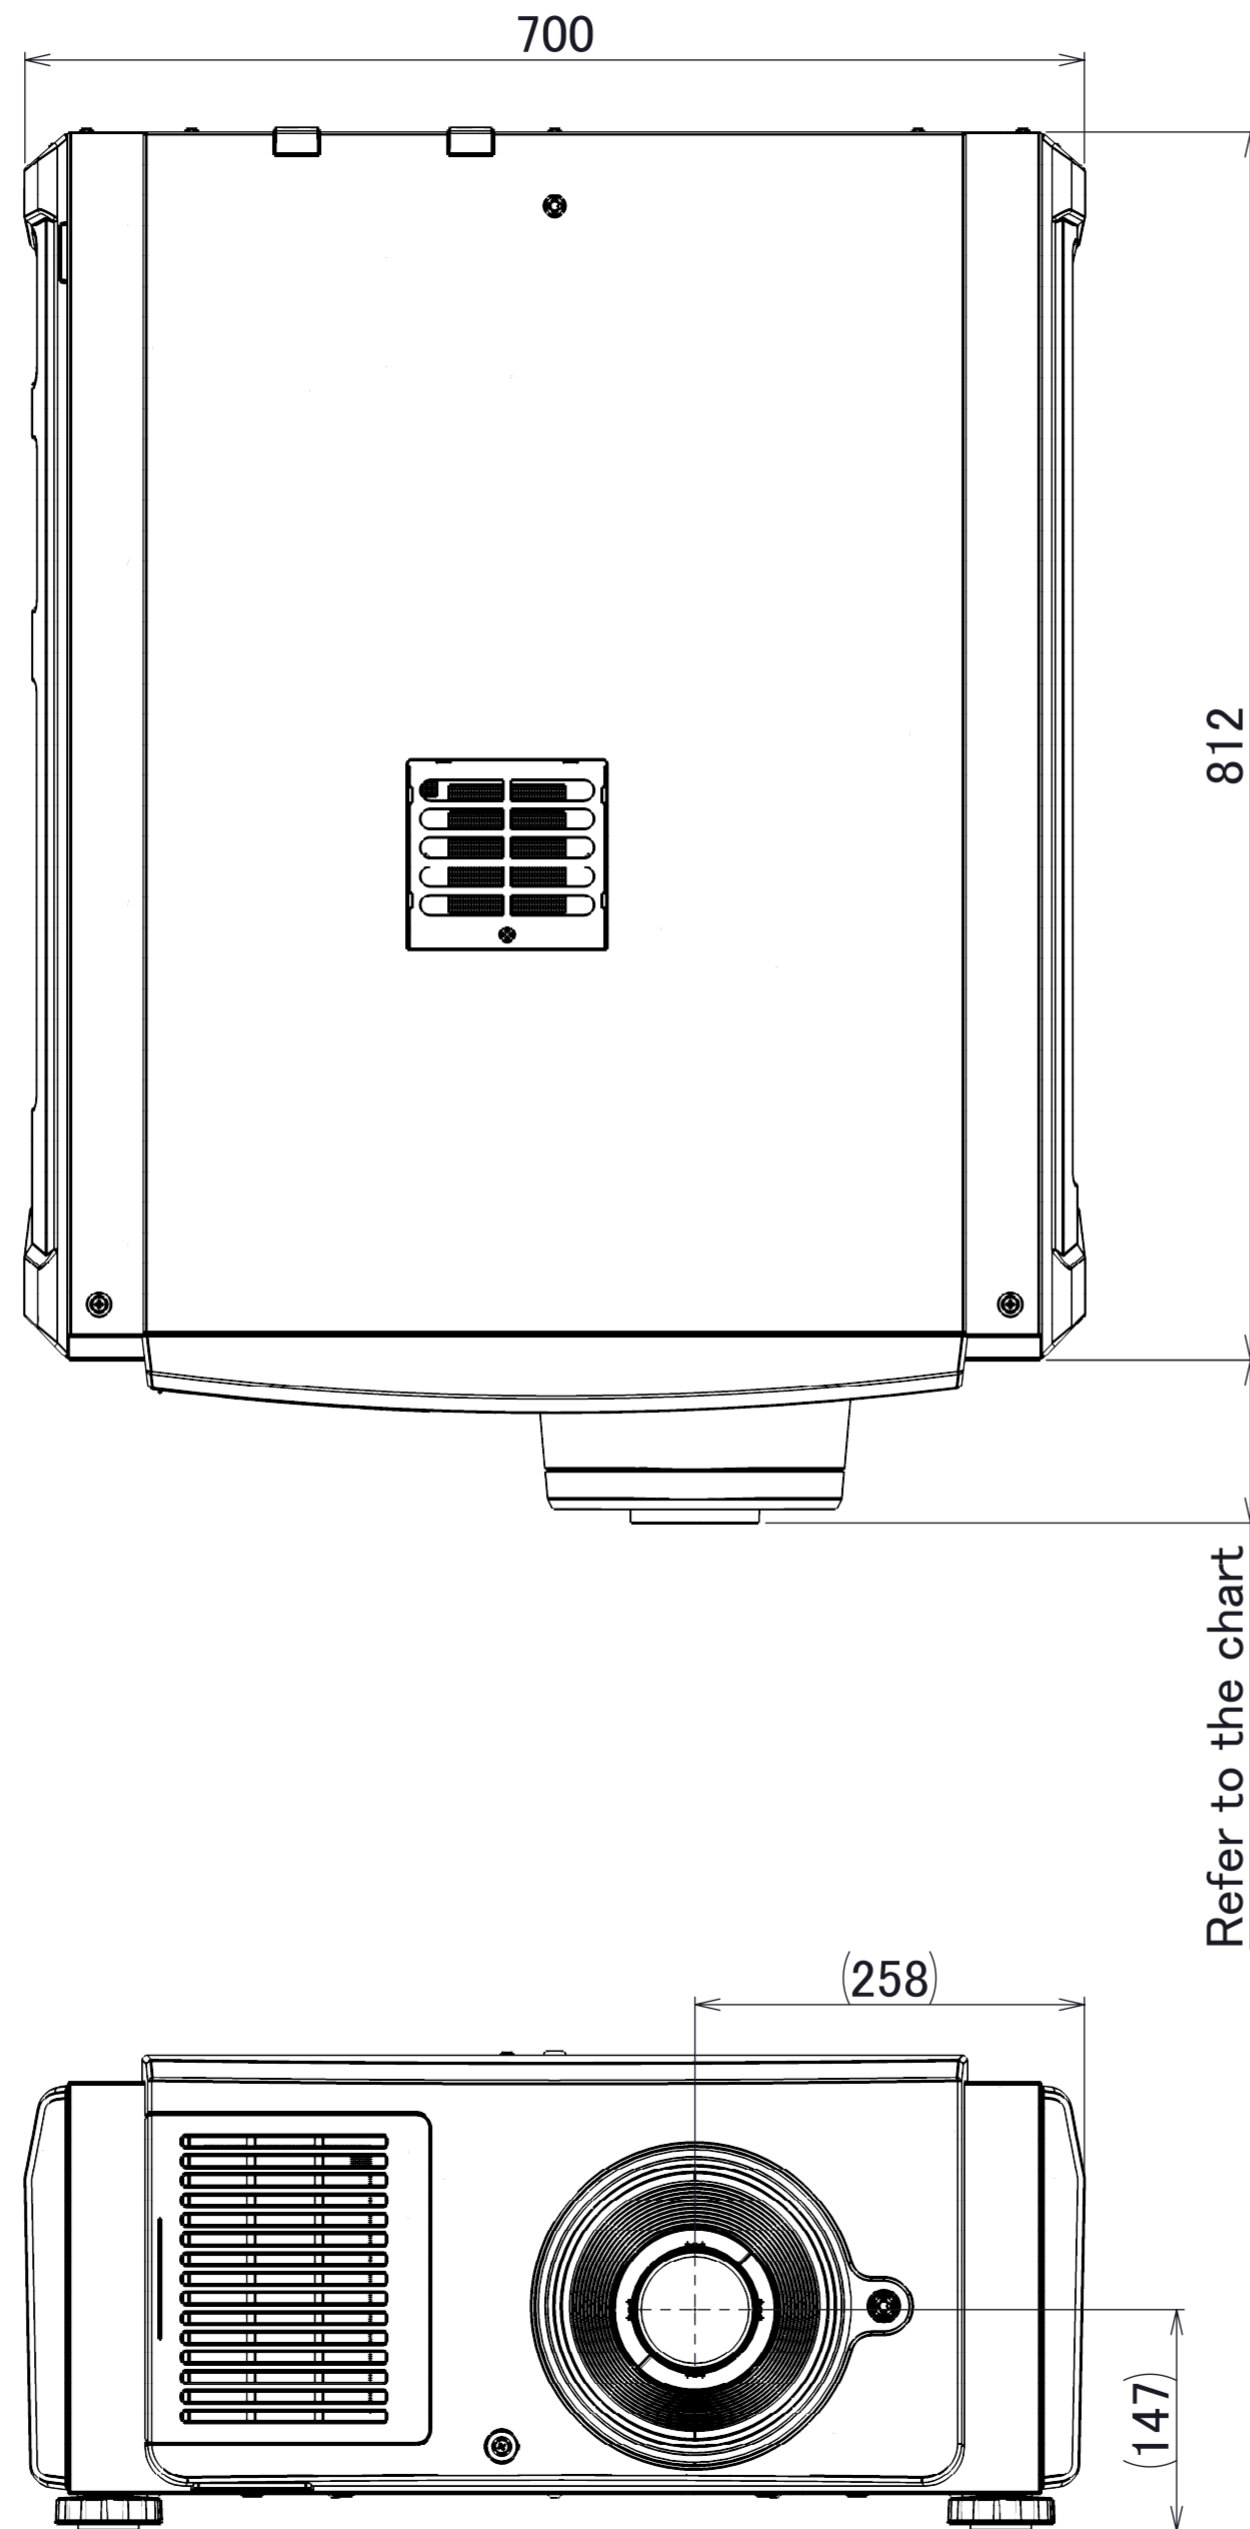

# 【NP-NC1503L Series】

NP-NC1503L Series with Option Lens

LENS LOCATION	
LENS	Protruding value (mm)
NP-9LS08ZM1	152.7
NP-9LS12ZM1	109
NP-9LS13ZM1	
NP-9LS16ZM1	108
NP-9LS20ZM1	98.9

REV	DESCRIPTION
1	2023.07.14
Sharp NEC Display Solutions, Ltd.	